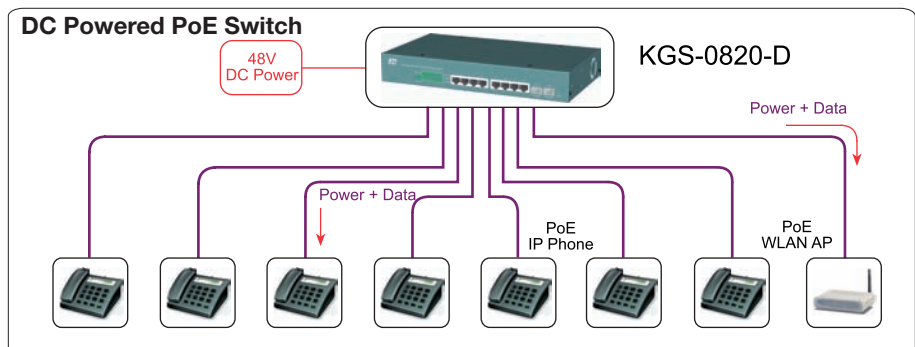

Ordering Informations:

Model	Managed	PoE	Power
KGS-0820-P	v	v	AC100-240V
KGS-0820-D	v	v	DC44-57V
KGS-0820-S	v	-	AC100-240V
KGS-0820-L	-	-	AC100-240V

Optional Accessories:

KTI 100M SFP fiber transceivers
KTI 1000M SFP fiber transceivers

SNMP Support	SNMP v1, v2c management, MIB-II, Event traps
AC Power Input	IEC320 receptacle, Operating voltage range: +100 ~ 240VAC
DC Power Input	Screw type terminal block Voltage range with PoE option: +44 ~ +54VDC Voltage range with no PoE: +36 ~ +57VDC
Power Consumption	AC: 16W max. (No PoE), 150W max. (PoE) @110VAC DC: 10W max. (No PoE), 133W max. (PoE) @48VDC
Housing	Enclosed metal
Dimension	295 x 160 x 43 mm (WxDxH)
Mounting Support	19" rack mountable
Environment	Operating temperature: -5°C ~ +50°C Storage temperature: -20°C ~ +85°C Humidity: 10%~90% non-condensing
Approval	FCC Class A, CE mark Class A, IEC60950 safety

Applications:

FCC Part 15, Class A
CISPR 22 Class A

Katron Technologies Inc.

15F-7, No. 79, Sec. 1, Hsin Tai Wu Rd.,
Hsi-chih, Taipei Hsien, Taiwan.
Tel: 886-2-2698-3878
Fax: 886-2-2698-3873
E-mail: kti@ktinet.com.tw
URL: <http://www.ktinet.com.tw>

KTI Networks Inc.

10415-A Westpark Drive, Houston,
TX 77042, U.S.A.
Tel: 1-713-266-3891
Fax: 1-713-914-0555
E-mail: contact@ktinet.com
URL: <http://www.ktinet.com>