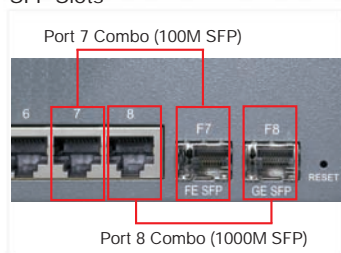

KGS-0820

Managed 8-Port Gigabit Ethernet Switches with 2 SFP Slots and PoE options

Product Highlights:

- 802.1Q Tagged VLAN
- QoS WFQ support
- LACP link aggregation
- 802.1x access control
- 802.1w RSTP, STP, MSTP
- DHCP client
- Two speed SFP support
- SFP DDM support
- Port mirroring
- PoE PSE option
- DC power input option

Key Features:

- Provides 8 10/100/1000Mbps RJ-45, one 100M SFP slot and one 1000M SFP slot
- Provides in-band web and SNMP management interface
- All copper ports support auto-negotiation and auto-MDI/MDI-X detection
- Two SFP slots support 100BASE-FX and 1000BASE-X SFP transceivers
- Provides Gigabit full wire speed forwarding
- Supports 802.3x flow control for full-duplex and backpressure for half-duplex
- Provides port status, statistic monitoring and control function
- Supports port-based and 802.1Q Tag-based VLAN
- Provides QoS function
- Provides port link aggregation (trunk) function with LACP support
- Provides port mirroring function
- Provides 802.1x authentication for port access
- Supports 802.1w RSTP, 8021D STP and MSTP
- Watchdog timer function
- Supports DHCP for dynamic IP configuration
- Provides optional 8 PoE (Power over Ethernet) PSE ports
- 19" rack mountable

SFP Slots

DC Power Option

Specifications: