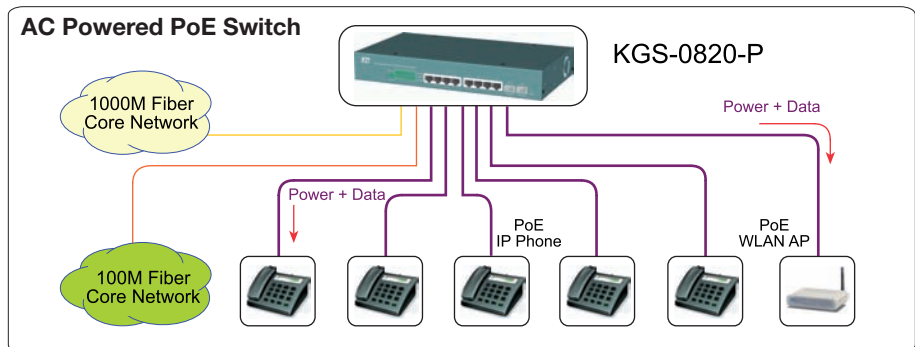

Ordering Informations:

Model	Managed	PoE	Power
KGS-0820-P	v	v	AC100-240V
KGS-0820-D	v	v	DC44-57V
KGS-0820-S	v	-	AC100-240V
KGS-0820-L	-	-	AC100-240V

Optional Accessories:

KTI 100M SFP fiber transceivers
KTI 1000M SFP fiber transceivers

SNMP Support	SNMP v1, v2c management, MIB-II, Event traps
AC Power Input	IEC320 receptacle, Operating voltage range: +100 ~ 240VAC
DC Power Input	Screw type terminal block Voltage range with PoE option: +44 ~ +54VDC Voltage range with no PoE: +36 ~ +57VDC
Power Consumption	AC: 16W max. (No PoE), 150W max. (PoE) @110VAC DC: 10W max. (No PoE), 133W max. (PoE) @48VDC
Housing	Enclosed metal
Dimension	295 x 160 x 43 mm (WxDxH)
Mounting Support	19" rack mountable
Environment	Operating temperature: -5°C ~ +50°C Storage temperature: -20°C ~ +85°C Humidity: 10%~90% non-condensing
Approval	FCC Class A, CE mark Class A, IEC60950 safety

Applications:

FCC Part 15, Class A
CISPR 22 Class A

Katron Technologies Inc.

15F-7, No. 79, Sec. 1, Hsin Tai Wu Rd.,
Hsi-chih, Taipei Hsien, Taiwan.
Tel: 886-2-2698-3878
Fax: 886-2-2698-3873
E-mail: kti@ktinet.com.tw
URL: <http://www.ktinet.com.tw>

KTI Networks Inc.

10415-A Westpark Drive, Houston,
TX 77042, U.S.A.
Tel: 1-713-266-3891
Fax: 1-713-914-0555
E-mail: contact@ktinet.com
URL: <http://www.ktinet.com>