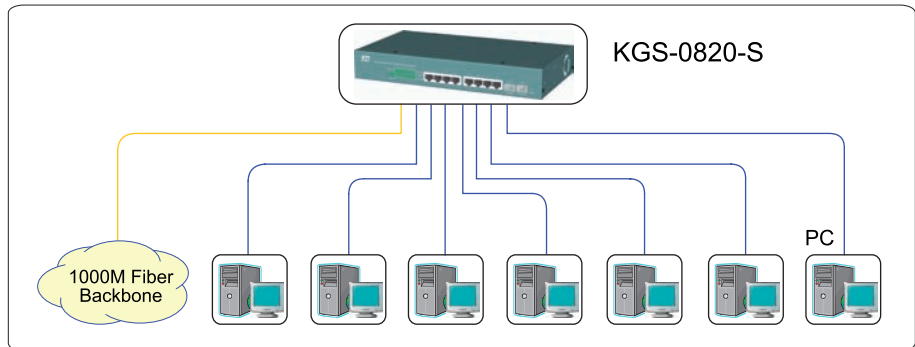

Ordering Informations:

Model	Managed	PoE	Power
KGS-0820-P	v	v	AC100-240V
KGS-0820-D	v	v	DC44-57V
KGS-0820-S	v	-	AC100-240V
KGS-0820-L	-	-	AC100-240V

Optional Accessories:

KTI 100M SFP fiber transceivers
KTI 1000M SFP fiber transceivers

SNMP Support	SNMP v1, v2c management, MIB-II, Event traps
AC Power Input	IEC320 receptacle, Operating voltage range: +100 ~ 240VAC
DC Power Input	Screw type terminal block Voltage range with PoE option: +44 ~ +54VDC Voltage range with no PoE: +36 ~ +57VDC
Power Consumption	AC: 16W max. (No PoE), 150W max. (PoE) @110VAC DC: 10W max. (No PoE), 133W max. (PoE) @48VDC
Housing	Enclosed metal
Dimension	295 x 160 x 43 mm (WxDxH)
Mounting Support	19" rack mountable
Environment	Operating temperature: -5°C ~ +50°C Storage temperature: -20°C ~ +85°C Humidity: 10%~90% non-condensing
Approval	FCC Class A, CE mark Class A, IEC60950 safety

Applications:

FCC Part 15, Class A
CISPR 22 Class A

Katron Technologies Inc.

15F-7, No. 79, Sec. 1, Hsin Tai Wu Rd.,
Hsi-chih, Taipei Hsien, Taiwan.
Tel: 886-2-2698-3878
Fax: 886-2-2698-3873
E-mail: kti@ktinet.com.tw
URL: <http://www.ktinet.com.tw>

KTI Networks Inc.

10415-A Westpark Drive, Houston,
TX 77042, U.S.A.
Tel: 1-713-266-3891
Fax: 1-713-914-0555
E-mail: contact@ktinet.com
URL: <http://www.ktinet.com>