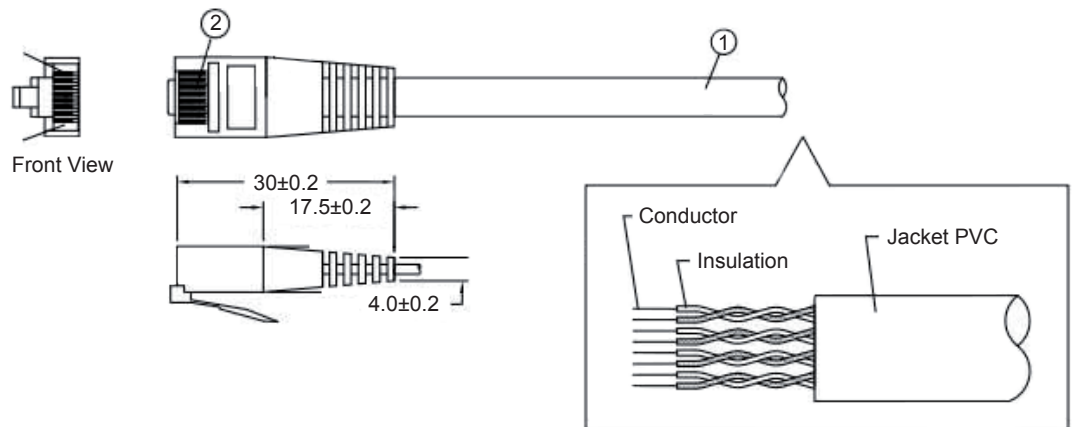

SlimWire – The amazing flat Patch Cable which is perfect to establish powerfull connections for Access Points, VOIP telephones, Routers and many more devices. It is suitable for PoE and PoE+ options and the thin and flexible design makes it possible to install it behind baseboards, carpet or laminate flooring, doors and windows.

- CAT 6 UTP twisted Pair Flat Cable
- extreme thin Cable profile 4.0 x 1.0 mm
- Maximum transfer rate 250 MHz
- all new unique Cable-ID on both sides for easier cable identification
- High voltage test with 300 VDC for 0,01 sec.
- UL- and CM-Certified
- all used materials are RoHS and CE compliant

- ① CAT6 UTP Flat Patch Cable (32AWG (7/0.08BC))
- ② Shielded 8P8C RJ45 Connector with gold plated 50μ contact area

Cabelspecification

Wiring pin Assignment