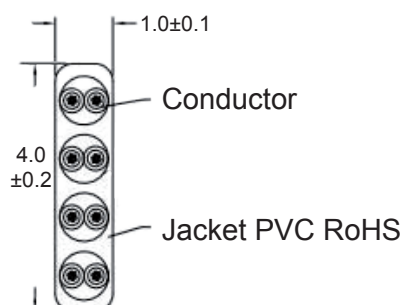

SlimWire – The amazing flat Patch Cable which is perfect to establish powerfull connections for Access Points, VOIP telephones, Routers and many more devices. It is suitable for PoE and PoE+ options and the thin and flexible design makes it possible to install it behind baseboards, carpet or laminate flooring, doors and windows.

- CAT 6 UTP twisted Pair Flat Cable
- extreme thin Cable profile 4.0 x 1.0 mm
- Maximum transfer rate 250 MHz
- all new unique Cable-ID on both sides for easier cable identification
- High voltage test with 300 VDC for 0,01 sec.
- UL- and CM-Certified
- all used materials are RoHS and CE compliant

- ① CAT6 UTP Flat Patch Cable (32AWG (7/0.08BC))
- ② Shielded 8P8C RJ45 Connector with gold plated 50μ contact area

Cabelspecification

Wiring pin Assignment